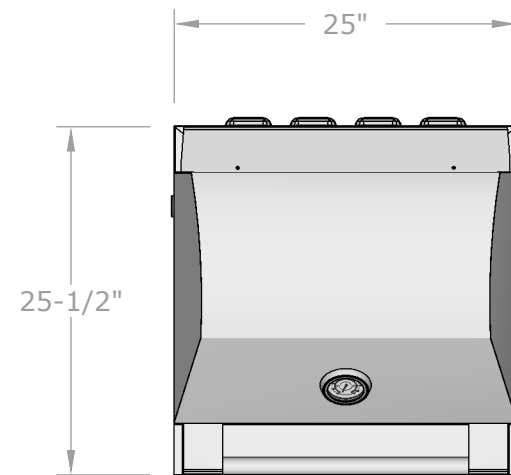

FRONT VIEW  
SCALE 1:14

BACK VIEW  
SCALE 1:14

ISOMETRIC / PERSPECTIVE  
VIEW SCALE 1:20

TOP VIEW  
SCALE 1:14

BACK VIEW (LEFT)  
SCALE 1:14