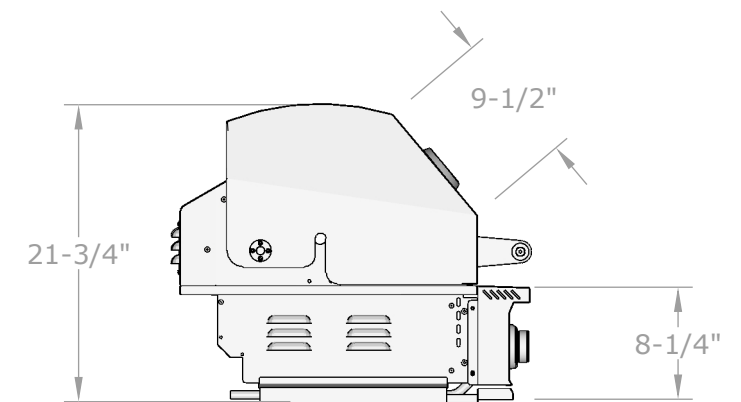

FRONT VIEW  
SCALE 1:14

BACK VIEW  
SCALE 1:14

ISOMETRIC / PERSPECTIVE  
VIEW SCALE 1:20

TOP VIEW  
SCALE 1:14

BACK VIEW (LEFT)  
SCALE 1:14