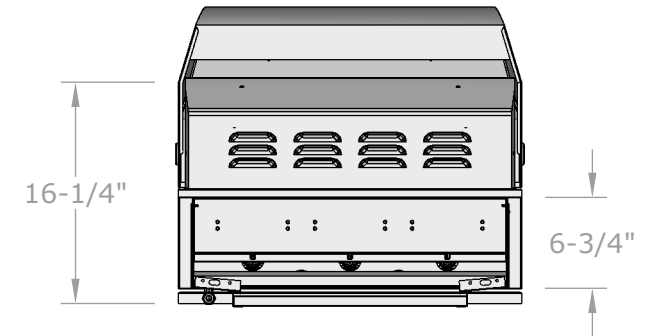

FRONT VIEW  
SCALE 1:14

BACK VIEW  
SCALE 1:14

ISOMETRIC / PERSPECTIVE  
VIEW SCALE 1:20

TOP VIEW  
SCALE 1:14

BACK VIEW (LEFT)  
SCALE 1:14