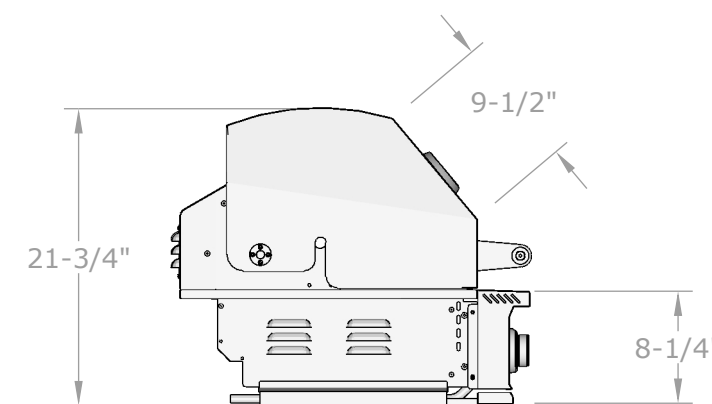

FRONT VIEW  
SCALE 1:14

BACK VIEW  
SCALE 1:14

ISOMETRIC / PERSPECTIVE  
VIEW SCALE 1:20

TOP VIEW  
SCALE 1:14

BACK VIEW (LEFT)  
SCALE 1:14