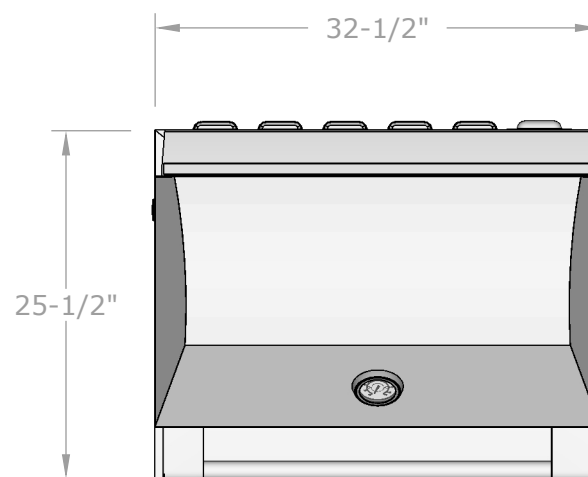

FRONT VIEW  
SCALE 1:14

BACK VIEW  
SCALE 1:14

ISOMETRIC / PERSPECTIVE  
VIEW SCALE 1:20

TOP VIEW  
SCALE 1:14

BACK VIEW (LEFT)  
SCALE 1:14