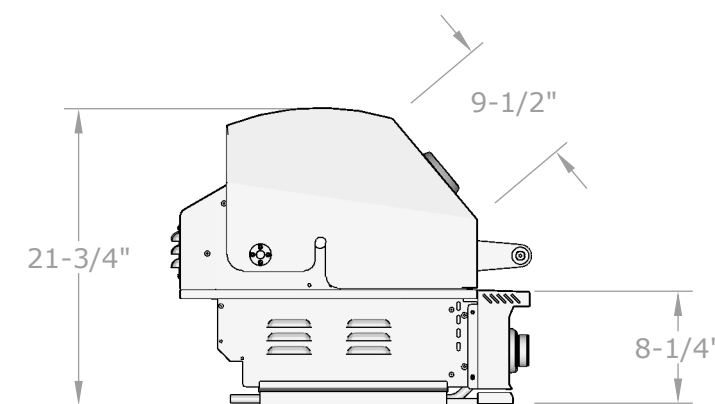

FRONT VIEW  
SCALE 1:14

BACK VIEW  
SCALE 1:14

ISOMETRIC / PERSPECTIVE  
VIEW SCALE 1:20

TOP VIEW  
SCALE 1:14

BACK VIEW (LEFT)  
SCALE 1:14