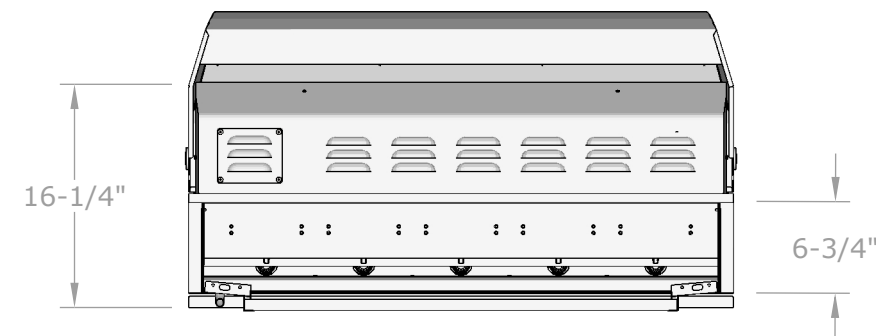

FRONT VIEW  
SCALE 1:14

BACK VIEW  
SCALE 1:14

ISOMETRIC / PERSPECTIVE  
VIEW SCALE 1:20

TOP VIEW  
SCALE 1:14

BACK VIEW (LEFT)  
SCALE 1:14