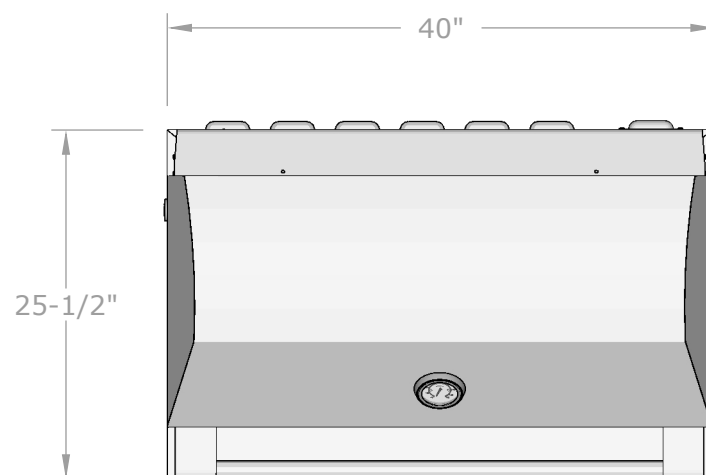

FRONT VIEW  
SCALE 1:14

BACK VIEW  
SCALE 1:14

ISOMETRIC / PERSPECTIVE  
VIEW SCALE 1:20

TOP VIEW  
SCALE 1:14

BACK VIEW (LEFT)  
SCALE 1:14