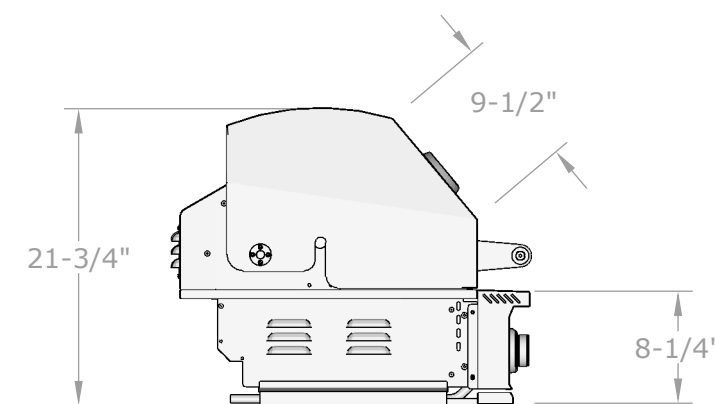

FRONT VIEW
SCALE 1:14

BACK VIEW
SCALE 1:14

ISOMETRIC / PERSPECTIVE
VIEW SCALE 1:20

TOP VIEW
SCALE 1:14

BACK VIEW (LEFT)
SCALE 1:14