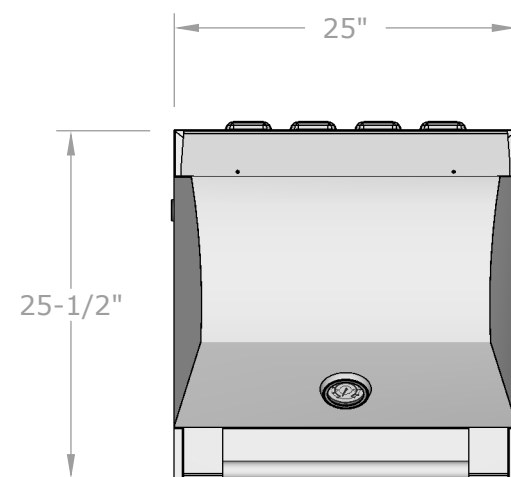

FRONT VIEW
SCALE 1:14

BACK VIEW
SCALE 1:14

ISOMETRIC / PERSPECTIVE
VIEW SCALE 1:20

TOP VIEW
SCALE 1:14

BACK VIEW (LEFT)
SCALE 1:14